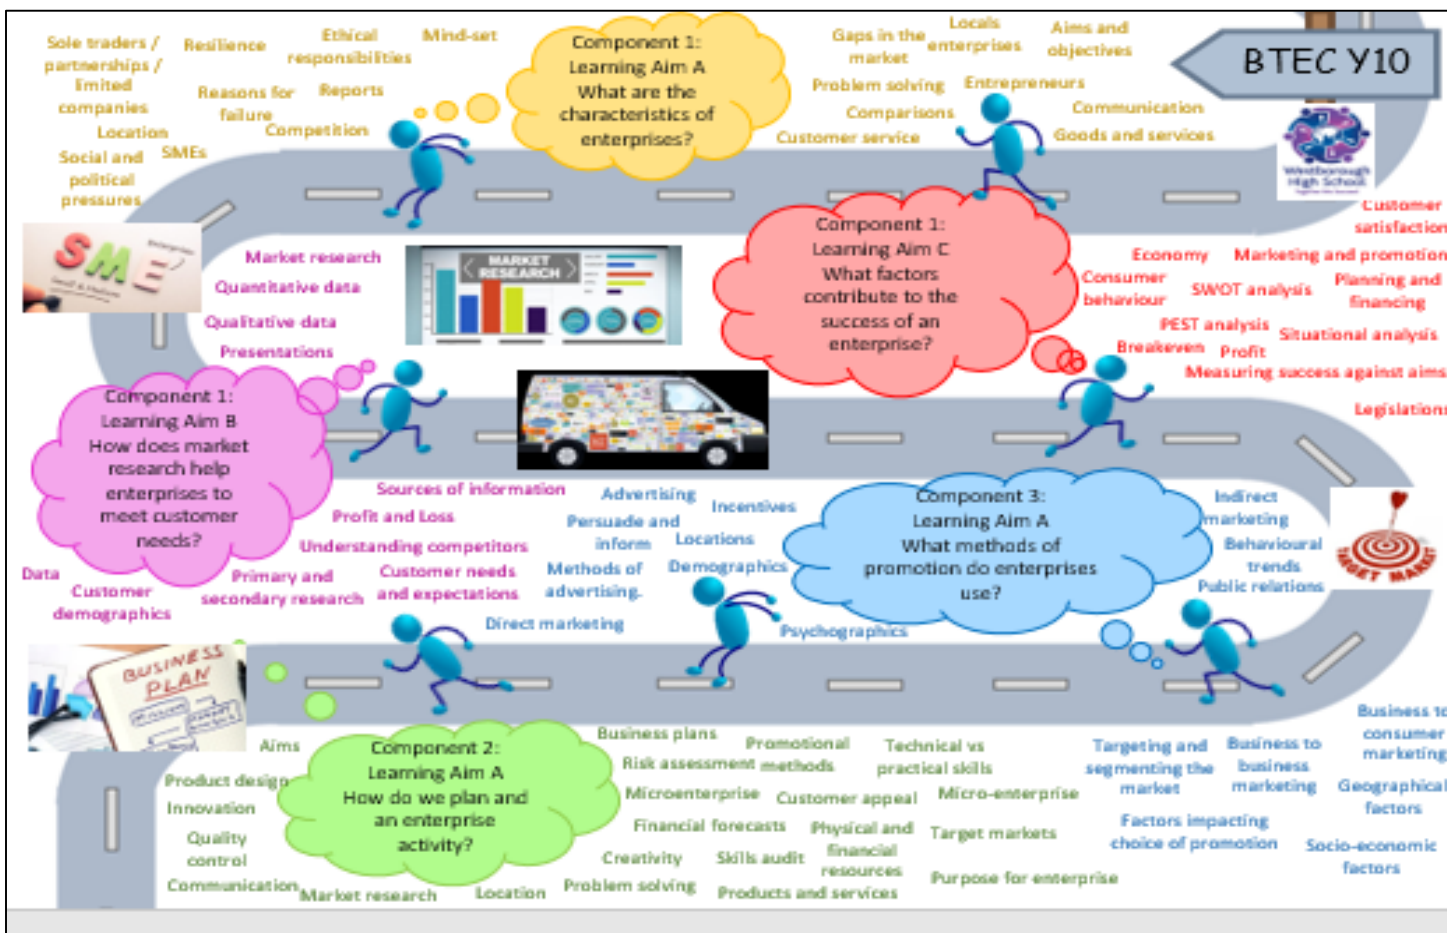

BTEC Tech Award in Enterprise at Westborough High school

- ## Careers in Enterprise
- Bank manager
 - Business analyst
 - Business development manager
 - Business project manager
 - Customer services manager
 - Digital marketer
 - Estate agent
 - Financial adviser
 - Human resources officer
 - Investment analyst
 - Management consultant
 - Market researcher
 - Pensions adviser
 - Public relations officer
 - Retail buyer

Next steps.....

- Business Studies**
 Batley Girls' Sixth Form College
 GCE A/AS Level or Equivalent | Level 3
- Business Studies - A Level**
 Heckmondwike Grammar School
 GCE A/AS Level or Equivalent | Level 3
- Business Studies - GCE A level**
 Mirfield College
 GCE A/AS Level or Equivalent | Level 3

- BTEC Level 3 Extended Certificate in Business (1 A Level equivalent)**
 Huddersfield New College
 GCE A/AS Level or Equivalent | Level 3
- BTEC Level 3 Extended Diploma in Business (3 A level equivalent)**
 Huddersfield New College
 GCE A/AS Level or Equivalent | Level 3

- Business - Business Level 1 Study Programme**
 Wakefield City Campus
 National Award (BTEC) | Level 1
- Business - Business Level 2 Study Programme**
 Wakefield City Campus
 National Award (BTEC) | Level 2