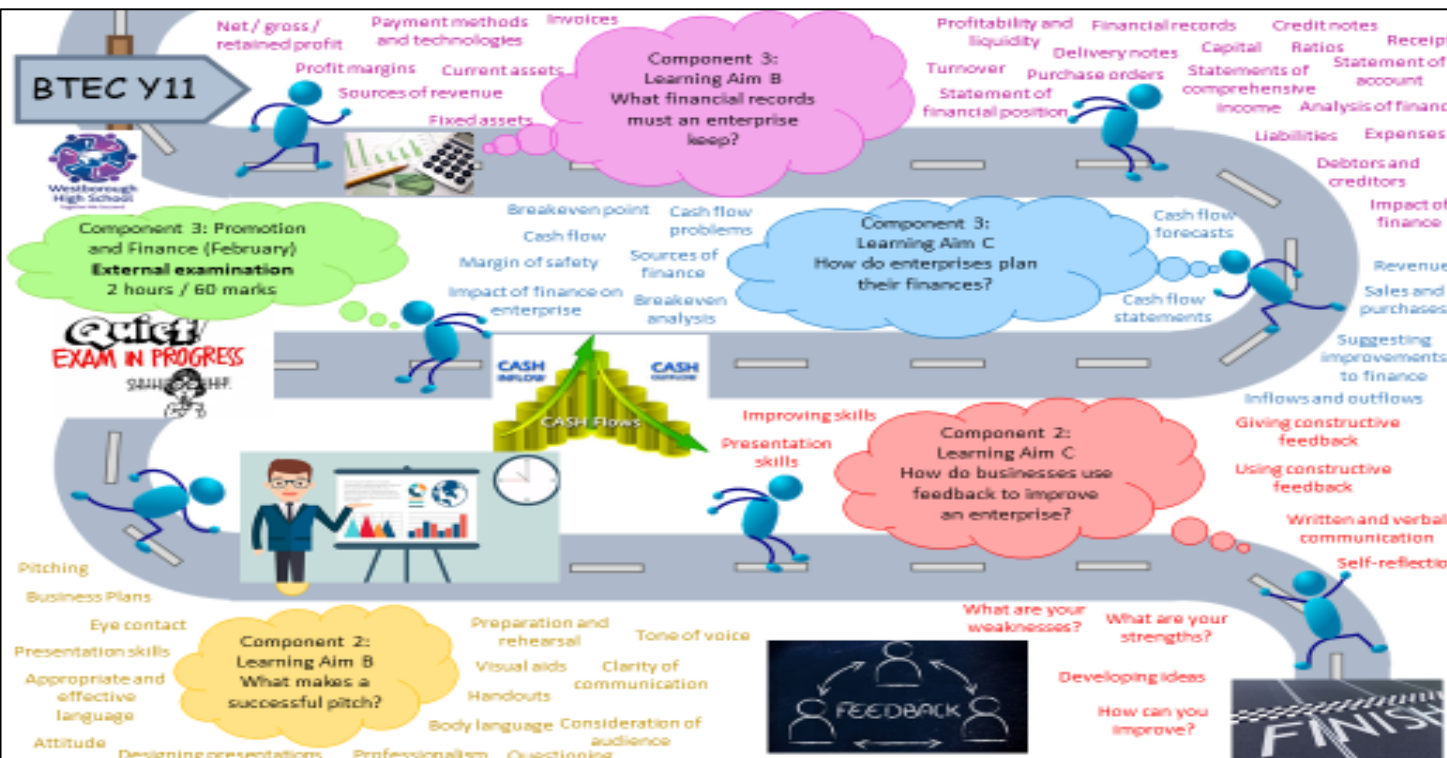

BTEC Tech Award in Enterprise at Westborough High school

- ## Careers in Enterprise
- Bank manager
 - Business analyst
 - Business development manager
 - Business project manager
 - Customer services manager
 - Digital marketer
 - Estate agent
 - Financial adviser
 - Human resources officer
 - Investment analyst
 - Management consultant
 - Market researcher
 - Pensions adviser
 - Public relations officer
 - Retail buyer

Next steps.....

- Business Studies**
 Batley Girls' Sixth Form College
 GCE A/AS Level or Equivalent | Level 3
- Business Studies - A Level**
 Heckmondwike Grammar School
 GCE A/AS Level or Equivalent | Level 3
- Business Studies - GCE A level**
 Mirfield College
 GCE A/AS Level or Equivalent | Level 3

- BTEC Level 3 Extended Certificate in Business (1 A Level equivalent)**
 Huddersfield New College
 GCE A/AS Level or Equivalent | Level 3
- BTEC Level 3 Extended Diploma in Business (3 A level equivalent)**
 Huddersfield New College
 GCE A/AS Level or Equivalent | Level 3